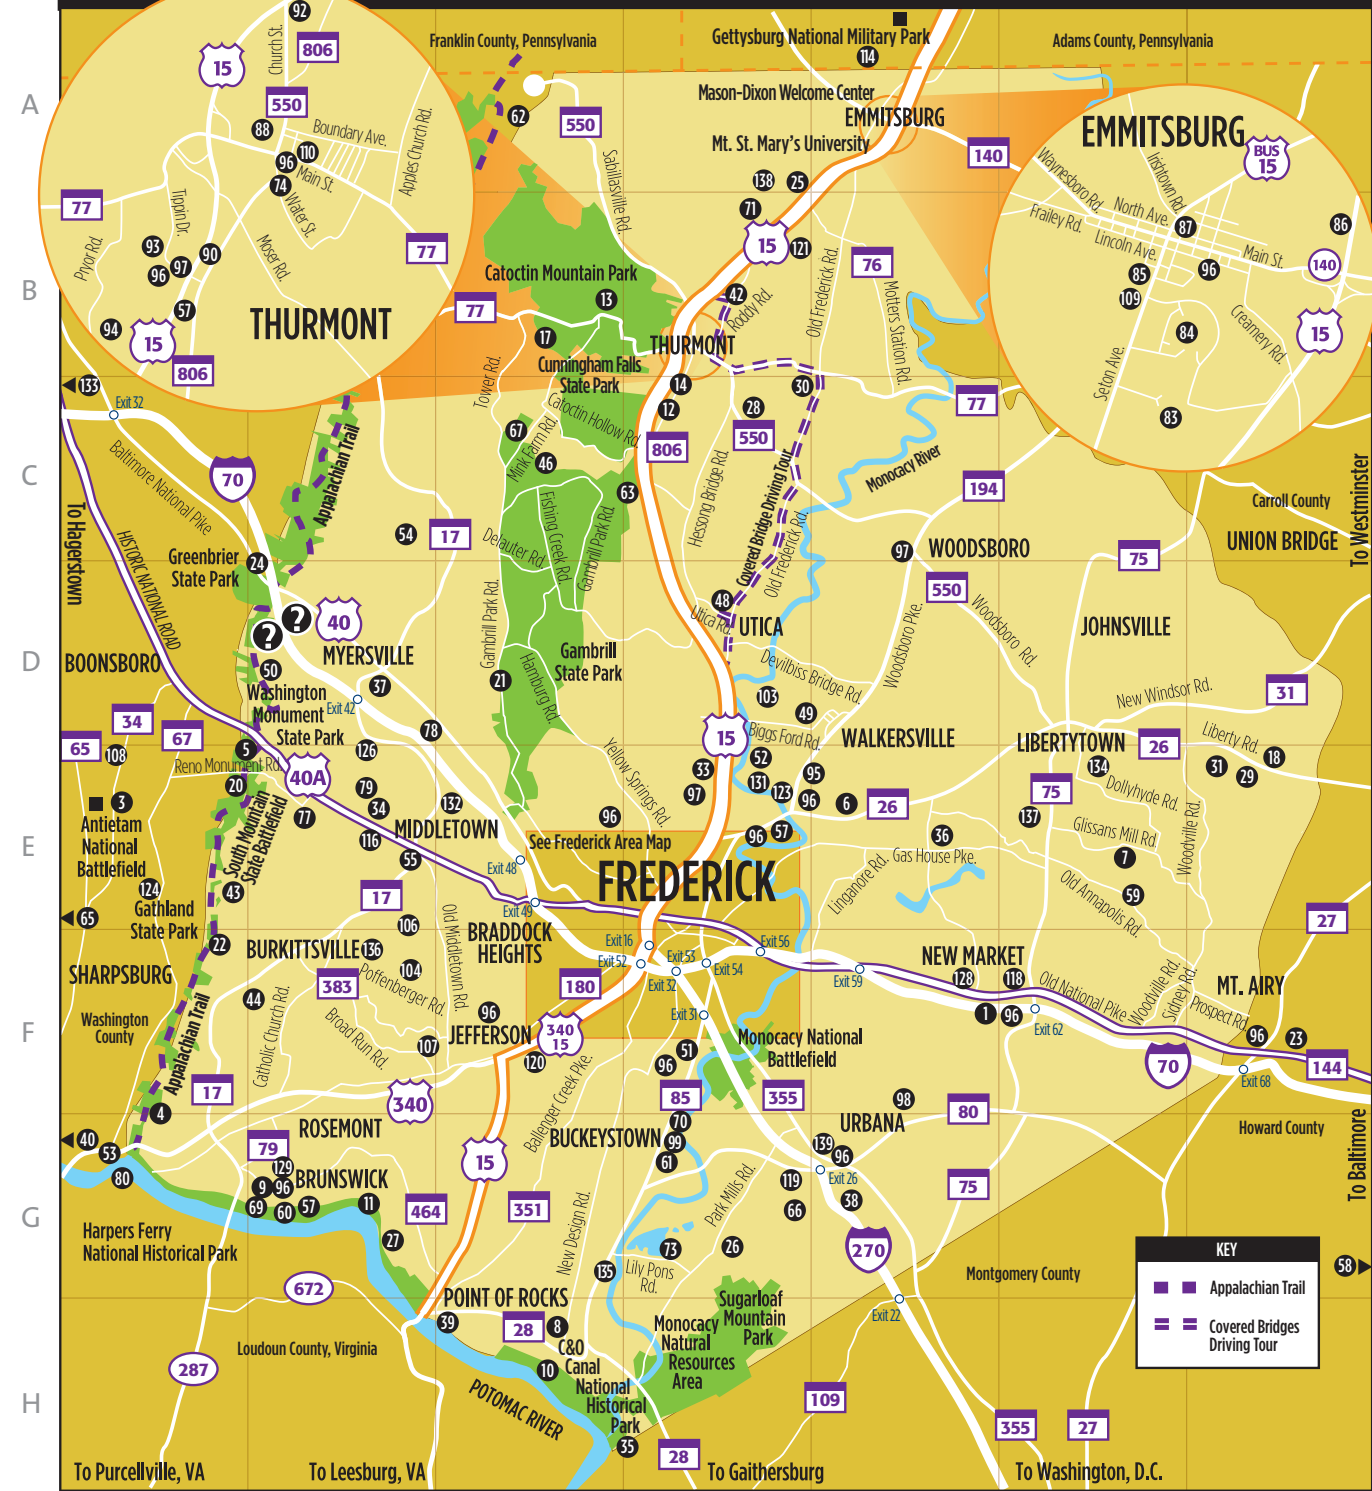

FREDERICK COUNTY, MD

1	2	3	4	5	6	7
ATTRACTIONS						
1 Adventure Park USA, F-5	14 Catocin Wildlife Preserve & Zoo, C-4	27 Lander Lock House, G-2				
3 Antietam National Battlefield- Washington County, E-1	17 Cunningham Falls State Park, B-3	7 Linganore Winecellars, E-6				
4 Appalachian Trail, F-1	112 Distillery Lane Ciderworks, F-2	29 Loew Vineyards, E-7				
6 Beatty Cramer House, E-5	51 Elk Run Vineyards, E-7	30 Loy's Station Covered Bridge, C-4				
124 Big Cork Vineyards, E-1	18 Flying Dog Brewery, F-4	135 Mad Science Brewing Co. at Thanksgiving Farm, G-3				
31 Black Ankle Vineyards, E-7	52 Fountain Rock Nature Center, E-4	132 Mazza Roth Vineyard, E-3				
120 Blanche Ames Gallery, F-3	20 Fox's Gap/North Carolina Monument, E-1	34 Middletown Valley Historical Society, E-2				
9 Brunswick Railroad Heritage Museum/ C&O Canal Visitor Center, G-2	21 Gambrell State Park, D-3	134 Milkhouse Brewery at Sillpoint Farm, E-6				
10 C&O Canal National Historical Park, H-3	114 Gettysburg National Military Park, A-5	35 Monocacy Aqueduct on the C&O Canal, H-4				
11 Catocin Aqueduct, G-2	22 Gathland State Park, F-1	37 Musket Ridge Golf Club, D-2				
121 Catocin Breeze Vineyard, B-4	23 Gaver Tree Farm & Pumpkin Patch, F-7	48 Utica Mills Covered Bridge, D-4				
106 Catocin Creek Nature Center, F-2	24 Greenbrier State Park, D-2	49 Walkersville Southern Railroad, D-4				
12 Catocin Furnace Historical Society, C-4	25 Grotto of Lourdes, National Shrine, A-4	50 Washington Monument State Park, D-2				
13 Catocin Mountain Park, B-3	80 Harpers Ferry Adventure Center, G-1	98 Whiskey Creek Golf Club, F-5				
	137 Hidden Hills Farm And Vineyard, E-6	136 Willow Oaks Craft Cider and Wine, F-2				
	135 Mad Science Brewing Co. at Thanksgiving Farm, G-3	28 Winterbrook Farm, C-4				
		119 Worthinton Manor Golf Club, G-4