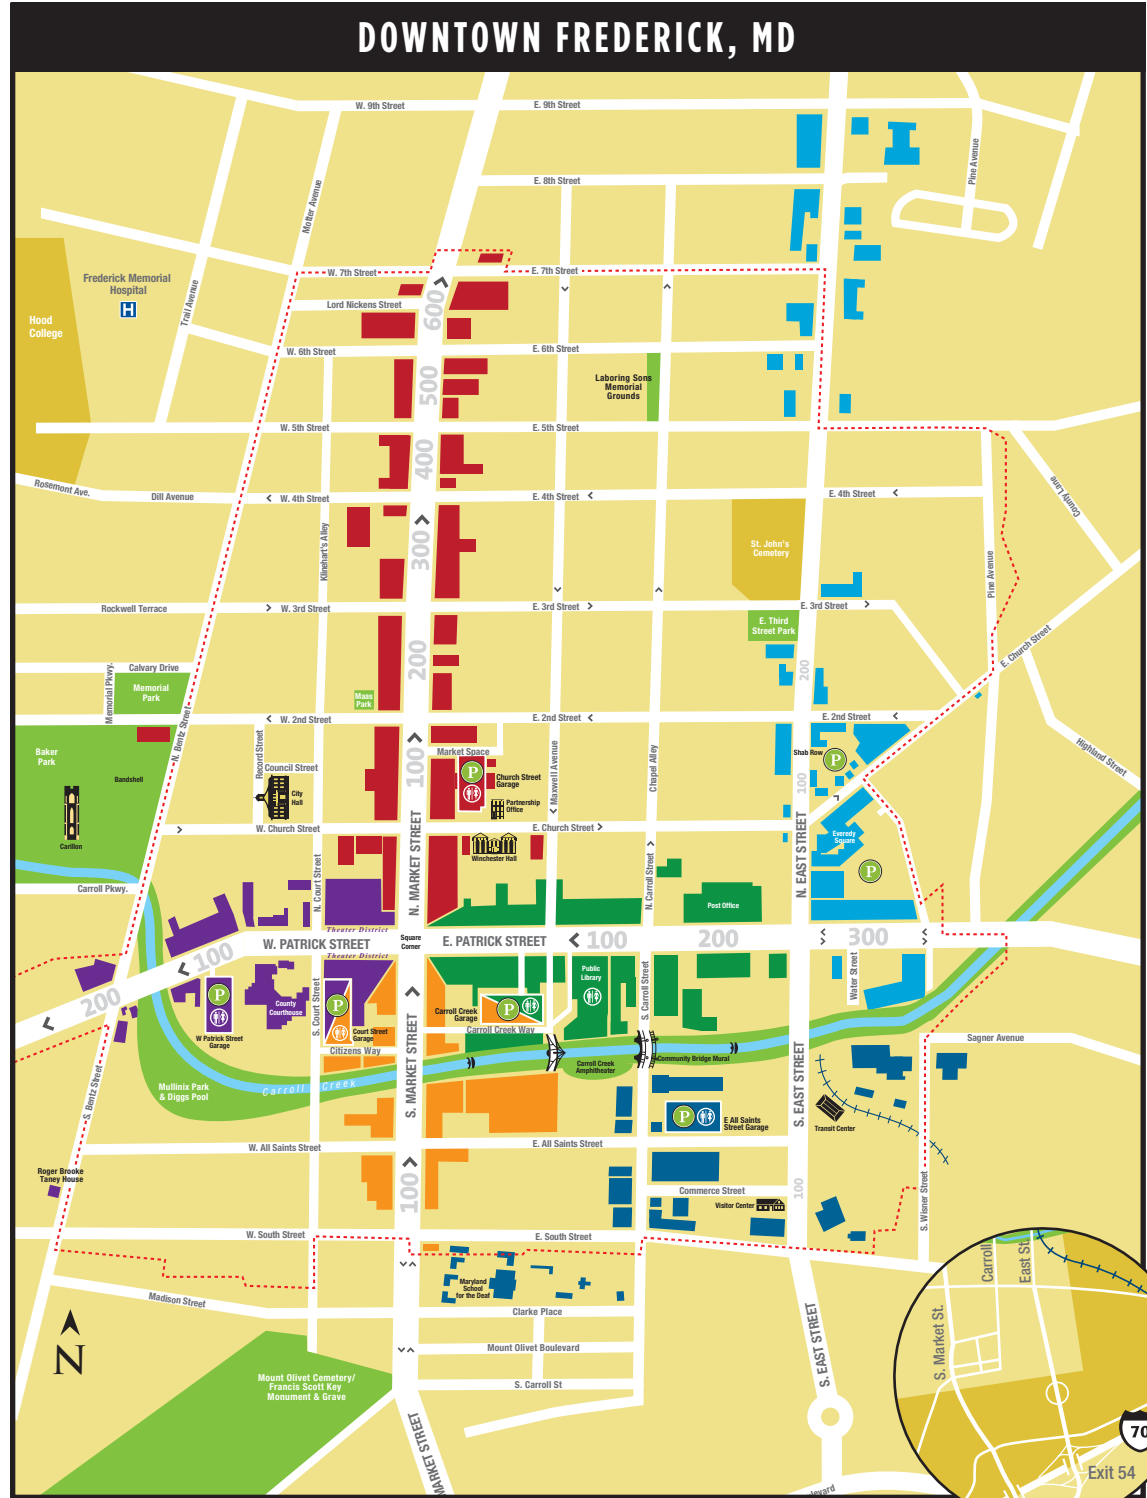

PARKING: Your best bet for parking is one of Downtown Frederick's five parking garages. Conveniently located around downtown (see map), the parking garages provide the easiest option for a leisurely shopping afternoon or a great dinner out. Parking is available 24 hours per day and is just $1 per hour ($12 Max / 24 Hours). On weekends, pay just $5 per day to park all day on Saturdays and Sundays (starts at 6:30AM Saturday). Parking is free on Sundays from 8AM-2PM and many holidays offer free garage and meter parking. Parking meters can be paid using coins or by using the Parkmobile app. For more information on parking in Downtown Frederick, visit ParkFrederick.org

PUBLIC RESTROOMS: You'll find public restrooms in two parking garages, the public library and the Visitor Center. The Church Street and Carroll Creek Public Parking Garage restrooms are open from 9AM to 9PM Monday through Friday, 12PM to 9PM Saturdays, and 8AM to 6PM Sundays. Hours may vary and are subject to change. The C. Burr Artz Public Library is open from 10AM to 9PM Monday through Thursday, 10AM to 5PM Friday and Saturday, and 1PM to 5PM Sundays. The Visitor Center is open 361 days a year from 9AM to 5:30PM.

HOW TO USE THIS MAP: General locations of attractions are color coded. Block numbers assist with wayfinding.

LEGEND

- N Market St
- S Market St
- W Patrick St
- E Patrick St, Carroll Creek Way, & Carroll St, North of Carroll Creek
- East St, Everedy Square, Shab Row
- South of Carroll Creek & West of East St
- Arts & Entertainment District

ART

505 North Gallery & Studio	505 N Market St
Artifacts Glass Gallery	43 S Market St
ArtistAngle Gallery	124 S Carroll St
Bravura Arts & Framing	428 N Market St
Christin Lewin Photography	106 N Market St
The Delaplaine Arts Center	40 S Carroll St
Frederick Clay Studio	119 N East St
Gallery 322	322 N Market St
Griffin Art Center	437 N Market St
GWC Artwork Gallery	328 E Patrick St
I Made This! Pottery Studio	10 N East St
The Little Pottery Shop	117 N East St
McGuire Fine Arts	29 E Patrick St
Misti Morningstar Photography	10 E Church St
New Spire Spaces	115 E Patrick St
NOMA Gallery	437 N Market St
Potters' Guild of Frederick	14 S Market St
Square Art Gallery	8 E Church St
TAG/The Artists Gallery	216 N Market St
Tomandy Gallery Shop	25 E Patrick St
Turner Photography Studio	320 E Church St

BANKS

BB&T Bank	1 N Market St
First United Bank & Trust	150 S East St
Frederick County Bank	2 N Market St
M&T Bank	26 N Court St
Revere Bank	18 W Patrick St
Sandy Spring Bank	14 W Patrick St
Sonabank	37 N Market St
Woodsboro Bank	6 W Patrick St

GENERAL SERVICES

4th Street Laundromat	401 N Market St
Alterations Plus	27 S Market St
Century 21 Redwood	8 E 2nd St
Cobbler's Bench	105 S Market St
Custom Imprints	407 N Market St
Executive Tailoring	31 W Patrick St
Gene's Lock Service	601 N Market St
H&R Block	223 N Market St
Jim Bass Group of Real Estate Teams	50 Citizens Way
L.P. Calomeris Realty, LLC	514 N Market St
Linowes and Blocher LLP	31 W Patrick St
Mac Business Solutions	11 S Market St
Maryland Event Rentals	416 E Patrick St
Melissa Ward Counseling Services	47 E South St
Moxie & Momentum + The C Suite	263 W Patrick St
North End Cleaners	415 N Market St
Occupational Therapy Consulting	47 E South St

SERVICES

BANKS

BB&T Bank	1 N Market St
First United Bank & Trust	150 S East St
Frederick County Bank	2 N Market St
M&T Bank	26 N Court St
Revere Bank	18 W Patrick St
Sandy Spring Bank	14 W Patrick St
Sonabank	37 N Market St
Woodsboro Bank	6 W Patrick St

FITNESS

Ananda Shala Yoga, Pilates & More	34 S Market St
Barre East	14 N East St
CycleFit	125 E All Saints St
Sol Yoga	256 W Patrick St

GENERAL SERVICES

4th Street Laundromat	401 N Market St
Alterations Plus	27 S Market St
Century 21 Redwood	8 E 2nd St
Cobbler's Bench	105 S Market St
Custom Imprints	407 N Market St
Executive Tailoring	31 W Patrick St
Gene's Lock Service	601 N Market St
H&R Block	223 N Market St
Jim Bass Group of Real Estate Teams	50 Citizens Way
L.P. Calomeris Realty, LLC	514 N Market St
Linowes and Blocher LLP	31 W Patrick St
Mac Business Solutions	11 S Market St
Maryland Event Rentals	416 E Patrick St
Melissa Ward Counseling Services	47 E South St
Moxie & Momentum + The C Suite	263 W Patrick St
North End Cleaners	415 N Market St
Occupational Therapy Consulting	47 E South St