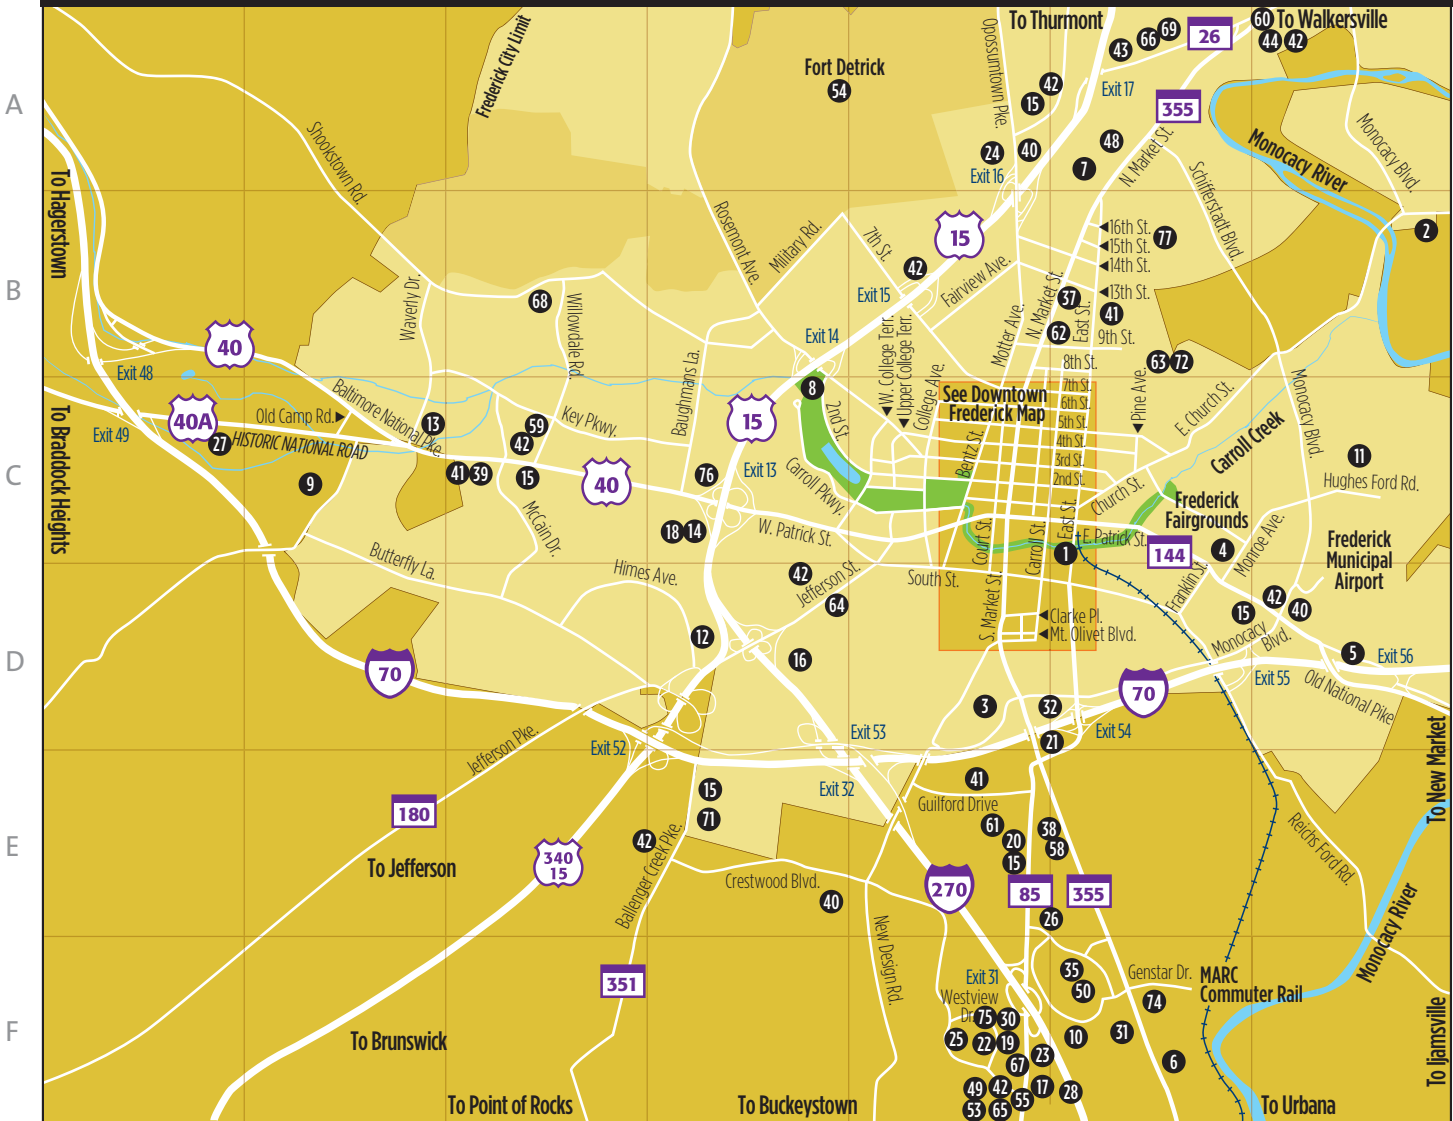

FREDERICK, MD AREA

1	2	3	4	5	6	7
ATTRACTIONS	BANKS	LODGING & EVENT FACILITIES				
2 Clustered Spires Golf Course, B-7	40 Frederick County Bank, A-5, D-7, E-4,	16 Best Western Historic Frederick, D-4			27 The Sage Way Farm, C-1	
11 Dragon Distillery, LLC, C-7	42 PNC Bank, A-6, A-7, B-5, C-3, D-4, D-7, E-3, F-5,	17 Clarion Hotel & Conference Center, F-6			31 Sleep Inn, F-6	
54 Ft. Detrick, A-4	41 Woodsboro Bank, B-6, C-3, E-5	10 Comfort Inn, F-5			32 Super 8 Motel, D-5	
3 Frederick Keys Baseball Club, D-5	DINING	18 Comfort Inn Red Horse Frederick, C-4			53 TownePlace Suites by Marriott, F-5	
1 Frederick Visitor Center, C-6	74 Barley and Hops, F-6	26 Country Inn & Suites by Carlson, E-5			77 Uptown Cottage, B-6	
4 Great Frederick Fair/Frederick Fair Grounds, C-6	13 Casa Rico Tacos & Tequila, C-2	19 Courtyard by Marriott, F-5			71 Woodspring Suites, E-4	
5 Jug Bridge Monument Park, D-7	10 Casey's Lounge, F-6	20 Days Inn, E-5			SHOPPING	
48 Monocacy Brewing Company, A-6	12 Dutch's Daughter, D-4	21 Econo Lodge of Frederick, E-6			66 The Bicycle Escape, A-6	
6 Monocacy National Battlefield, F-6	63 Family Meal, B-6	75 Extended Stay America, F-5			61 Common Market, E-5	
64 Other Voices Theater, D-4	58 Mariachi, E-6	22 Fairfield Inn & Suites by Marriott, F-5			50 Francis Scott Key Mall, F-6	
72 Rockwell Brewery, B-6	55 Mayta's Peruvian Cuisine, F-5	4 The Great Frederick Fair, C-6			38 Old Glory Antique Marketplace, E-6	
7 Rose Hill Manor Park & Museums, A-6	14 Red Horse Steak House, C-4	23 Hampton Inn Frederick, F-5			43 Wegman's, A-6	
8 Schifferstadt Architectural Museum, C-4	15 Roy Roger's Family Restaurants,	24 Hampton Inn and Suites Fort Detrick, A-5			49 Westview Promenade, F-5	
35 ShadowLand Laser Adventures, F-6	A-5, C-3, D-6, E-4, E-5	25 Hilton Garden Inn, F-5			37 Wonder Book & Video, C-3	
44 Skate Frederick, A-7	67 Silver Diner, F-5	65 Homewood Suites by Hilton, F-5			SERVICES	
9 Summers Farm, C-2		28 MainStay Suites, F-6			68 CEO, Coins, Currency & Treasures Show, B-3	
59 Way Off Broadway, C-3		76 Motel 6, C-4			37 New York, New York Salon & Spa, B-6	
60 Frederick Family Float, A-7		30 Residence Inn by Marriott, F-5			69 Righttime Medical Care, A-6