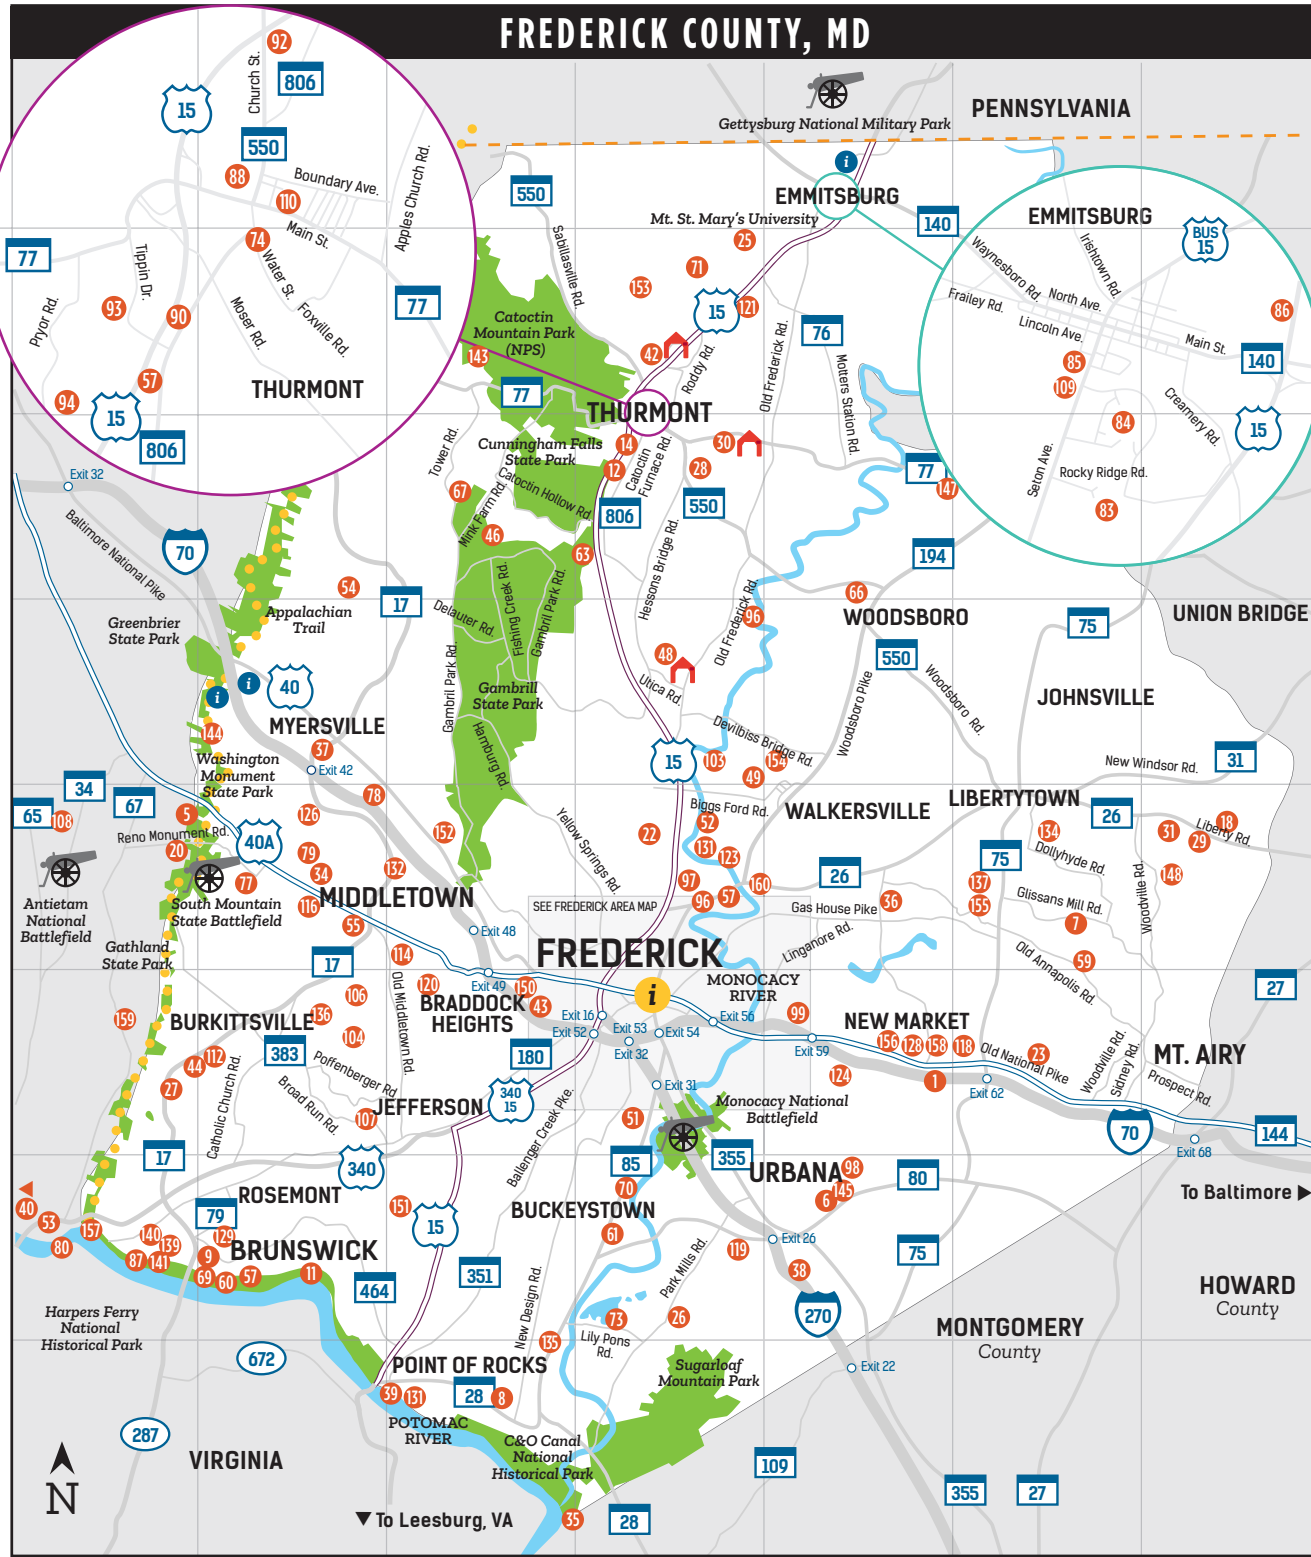

1. **ATTRACTIONS**
2. 1 Adventure Park USA, F-5
   - 9 Brunswick Railroad Heritage Museum/C&O Canal Visitor Center, G-2
   - 27 The Burkittsville Union Cemetery Company, Inc., F-1
   - 11 Catoctin Aqueduct, G-2
   - 106 Catoctin Creek Nature Center, F-2
   - 12 Catoctin Furnace Historical Society, C-4
   - 14 Catoctin Wildlife Preserve & Zoo, C-4
   - 52 Fountain Rock Nature Center, E-4
   - 20 Fox's Gap/North Carolina Monument, E-1
   - 23 Gaver Tree Farm & Pumpkin Patch, F-6
   - 6 Green Meadows Petting Farm, G-5
   - 25 Grotto of Lourdes, National Shrine, B-4
   - 80 Harpers Ferry Adventure Center, G-1
   - 120 Jumbo's Pumpkin Patch, F-3

- 30 Loy's Station Covered Bridge, C-4
- 34 Middletown Valley Historical Society, E-2
- 35 Monocacy Aqueduct on the C&O Canal, H-4
- 37 Musket Ridge Golf Club, D-2
- 108 Newcomer House, E-1
- 118 The Original Playhouse Children's Museum F-6
- 38 P.B. Dye Golf Club, G-5
- 39 Point of Rocks Railroad Station, H-3
- 103 Resthaven Memorial Gardens, D-4
- 114 Richland Golf Club, E-3
- 40 River and Trail Outfitters, G-1
- 8 Rocky Point Creamery, H-3
- 42 Roddy Road Covered Bridge, B-4
- 22 Screamlan Farms, E-4
- 77 South Mountain Creamery, E-2
- 44 South Mountain Heritage Society, F-2

1. 43 Summers Farm, F-3
   - 99 TreeTrekks, F-5
   - 48 Utica Mills Covered Bridge, D-4
   - 49 Walkersville Southern Railroad, D-4
   - 98 Whiskey Creek Golf Club, G-5
   - 28 Winterbrook Farm, C-4
   - 119 Worthington Manor Golf Club, G-4
   - 66 Woodsboro Historical Society and Museum, C-5
2. **EAT & DRINK**
3. 87 Beans in the Belfry Meeting Place and Cafe, G-1
   - 31 Black Ankle Vineyards, E-7
   - 121 Catoctin Breeze Vineyard, B-4
   - 112 Distillery Lane Ciderworks, F-2
   - 18 Elk Run Vineyards, E-7
   - 51 Flying Dog Brewery, F-4

- 137 Hidden Hills Farm And Vineyard, E-6
- 7 Linganore Winecellars, E-6
- 96 Links Bridge Vineyards, D-4
- 29 Loew Vineyards, E-7
- 135 Mad Science Brewing Co. at Thanksgiving Farm, G-3
- 55 The Main Cup, E-2
- 132 Mazzaroth Vineyard, E-3
- 97 Menchie's Frozen Yogurt, E-4
- 134 Milkhouse Brewery at Sillpoint Farm, E-6
- 5 Old South Mountain Inn, E-1
- 126 Orchid Cellar Meadery and Winery, E-2
- 139 Potomac Street Grill, G-1
- 7 Red Shedman Farm Brewery & Hop Yard, E-6
- 57 Roy Rogers Family Restaurants, B-1, E-4, G-2
- 140 Smoketown Brewing Station, G-1

- 63 Springfield Manor Winery, Distillery & Brewery/Lavender Farm, C-4
- 141 Towpath Creamery, G-1
- 128 Vintage, F-5
- 136 Willow Oaks Craft Cider and Wine, F-2

LODGING & EVENT FACILITIES