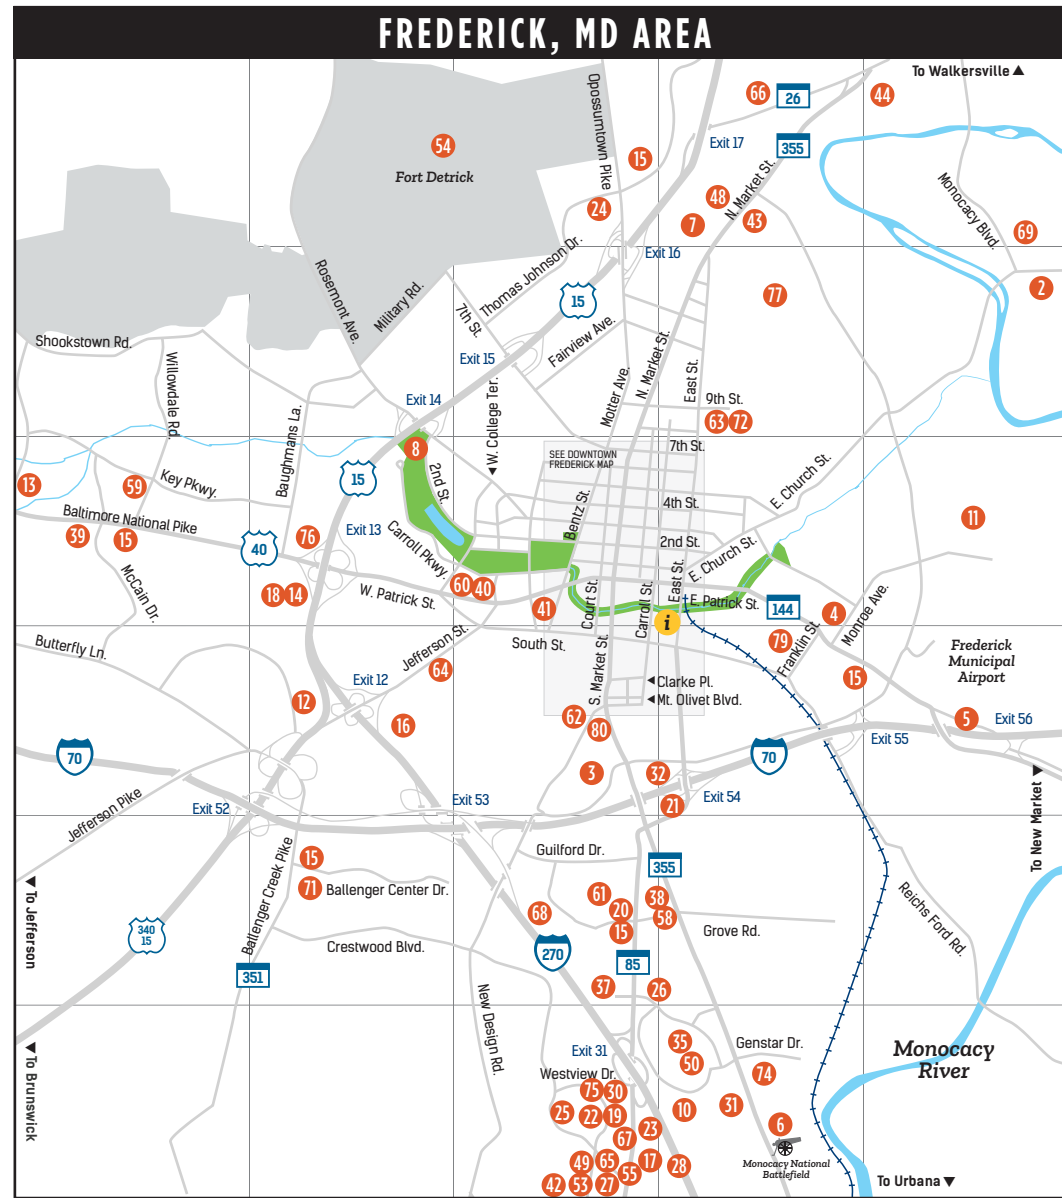

**EAT & DRINK**

- 74 Barley and Hops, F-4
- 13 Casa Rico Tacos & Tequila, C-1
- 10 Casey's Lounge, F-4
- 42 Chaps Pit Beef, F-3
- 11 Dragon Distillery, C-5
- 43 Dublin Roasters Coffee, A-4
- 12 Dutch's Daughter, D-2
- 63 Family Meal, B-4
- 58 Mariachi, E-4
- 55 Mayta's Peruvian Cuisine, F-3
- 48 Monocacy Brewing Company, A-4
- 14 Red Horse Steak House, C-2
- 72 Rockwell Brewery, B-4
- 15 Roy Roger's Family Restaurants, A-3, C-1, D-4, E-2, E-3
- 67 Silver Diner, F-3

**LODGING & EVENT FACILITIES**

- 80 The Arc of Frederick County, D-3
- 16 Best Western Historic Frederick, D-2
- 17 Clarion Hotel & Conference Center, F-4
- 10 Comfort Inn, F-3
- 18 Comfort Inn Red Horse Frederick, C-2
- 26 Country Inn & Suites by Carlson, E-3
- 19 Courtyard by Marriott, F-3
- 20 Days Inn, E-3
- 21 Econo Lodge of Frederick, D-4
- 75 Extended Stay America, F-3
- 22 Fairfield Inn & Suites by Marriott, F-3
- 4 Great Frederick Fair/Frederick Fair Grounds, C-4
- 23 Hampton Inn Frederick, F-3
- 24 Hampton Inn and Suites Fort Detrick, A-3
- 25 Hilton Garden Inn, F-3
- 27 Home2 Suites by Hilton, F-3
- 65 Homewood Suites by Hilton, F-3
- 28 MainStay Suites, F-4
- 79 Midtown Bungalow, D-4
- 76 Motel 6, C-2
- 30 Residence Inn by Marriott, F-3
- 31 Sleep Inn, F-4
- 32 Super 8 by Wyndham, D-3
- 53 TownePlace Suites by Marriott, F-3
- 77 Uptown Cottage, B-4
- 71 Woodspring Suites, E-2

**SHOPPING**

- 66 The Bicycle Escape, A-4
- 40 Charm City Run, C-3
- 61 Common Market, E-3
- 50 Francis Scott Key Mall, F-4
- 41 Freesia and Vine FAV Flowers, C-3
- 38 Old Glory Antique Marketplace, E-4
- 49 Westview Promenade, F-3
- 39 Wonder Book & Video, C-1